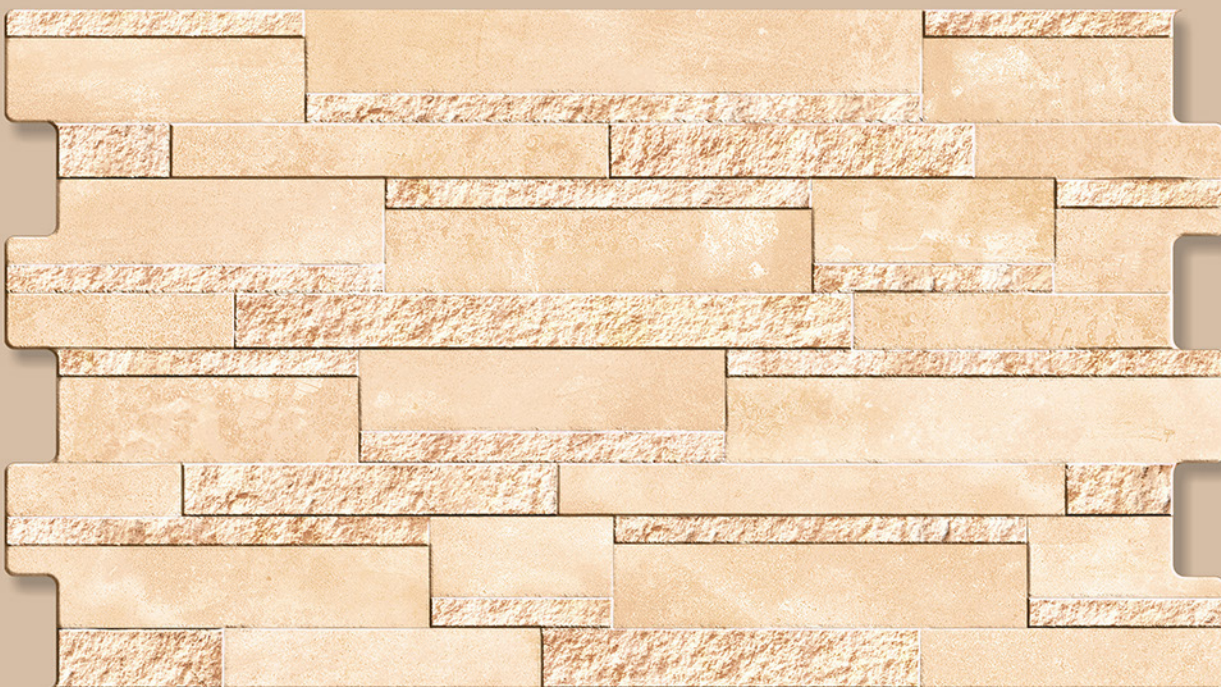

PACIFIC OCEAN
COLLECTION - 2022

Random
design

High
Definition

Digital
tech.

Wall
Tiles

Crafted
from the glory"

NOVALAKE
CERAMICA

12" x 22"