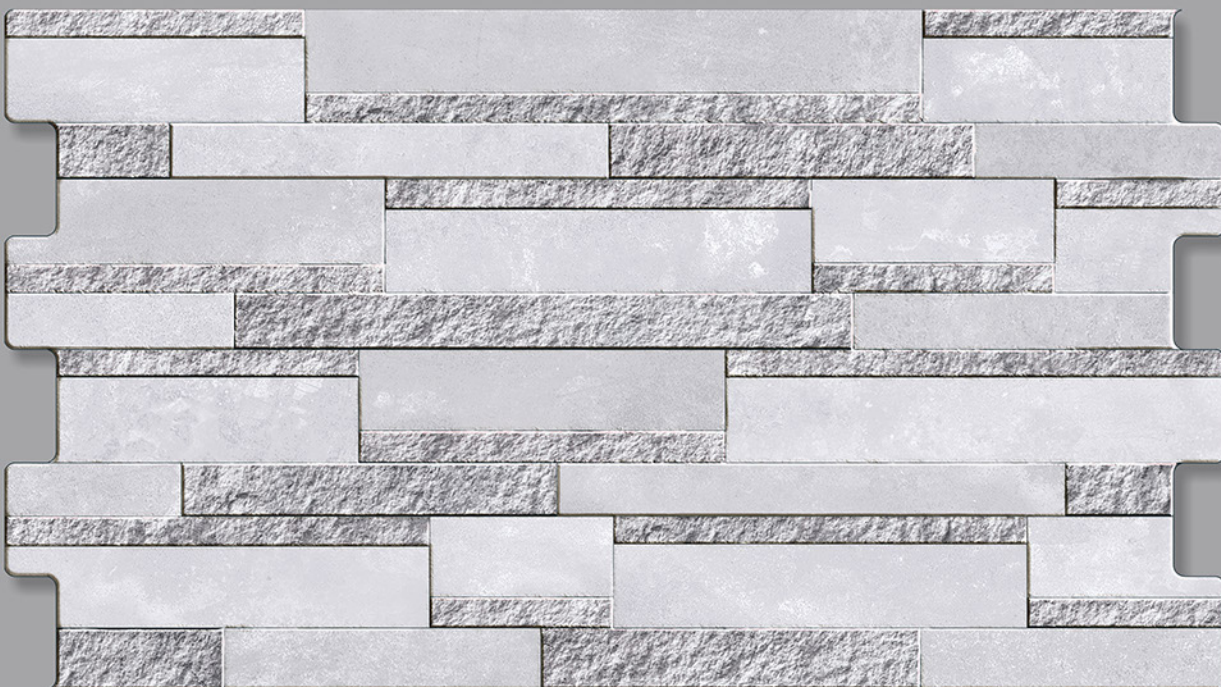

Random design

High Definition

Digital tech.

Wall Tiles

Decorate
your ambience!

NOVALAKE
CERAMICA

12" x 22"

Pacific Ocean - 09