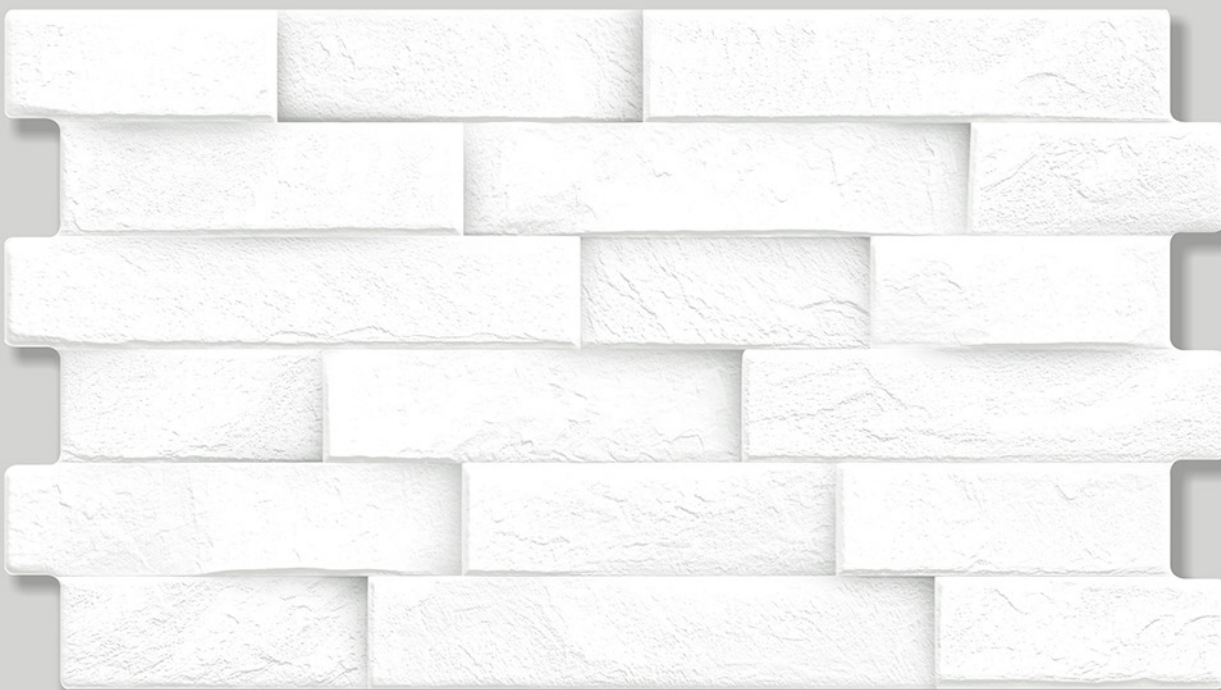

Omicron - 18

OMICRON
COLLECTION - 2021

- Random design
- High Definition
- Digital tech.
- Wall Tiles