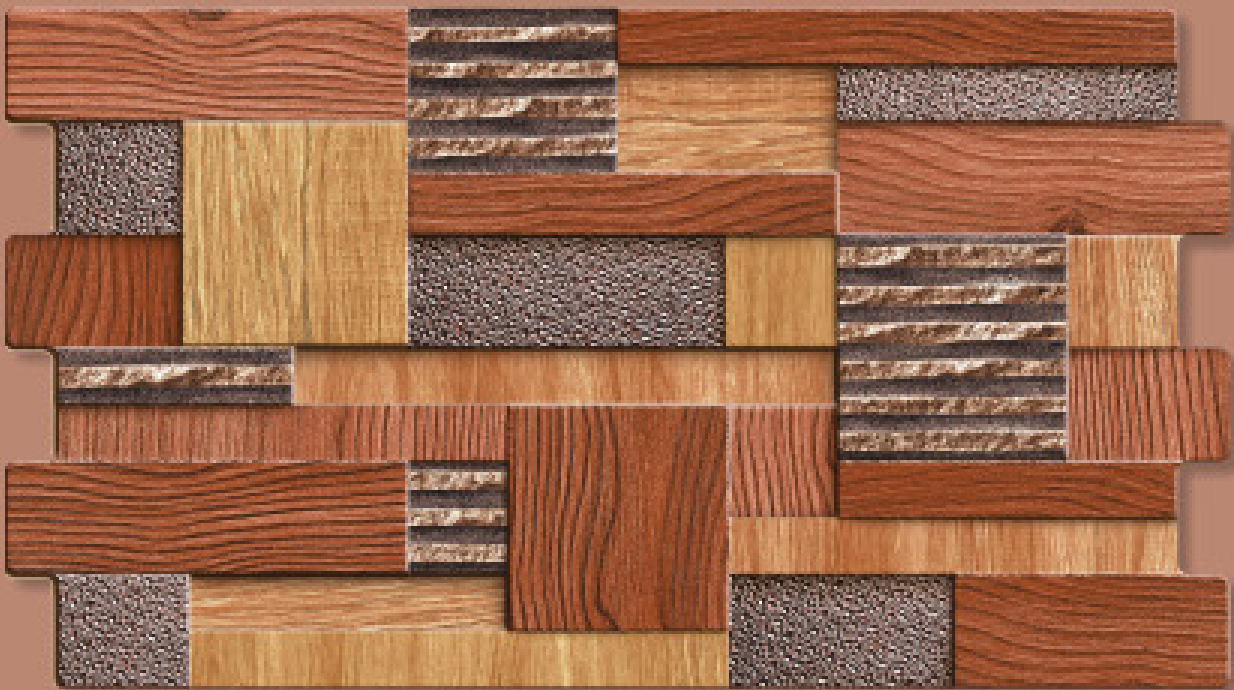

AMAZONE
COLLECTION - 2021

Amazone - 11

- Random design
- High Definition
- Digital tech.
- Wall Tiles