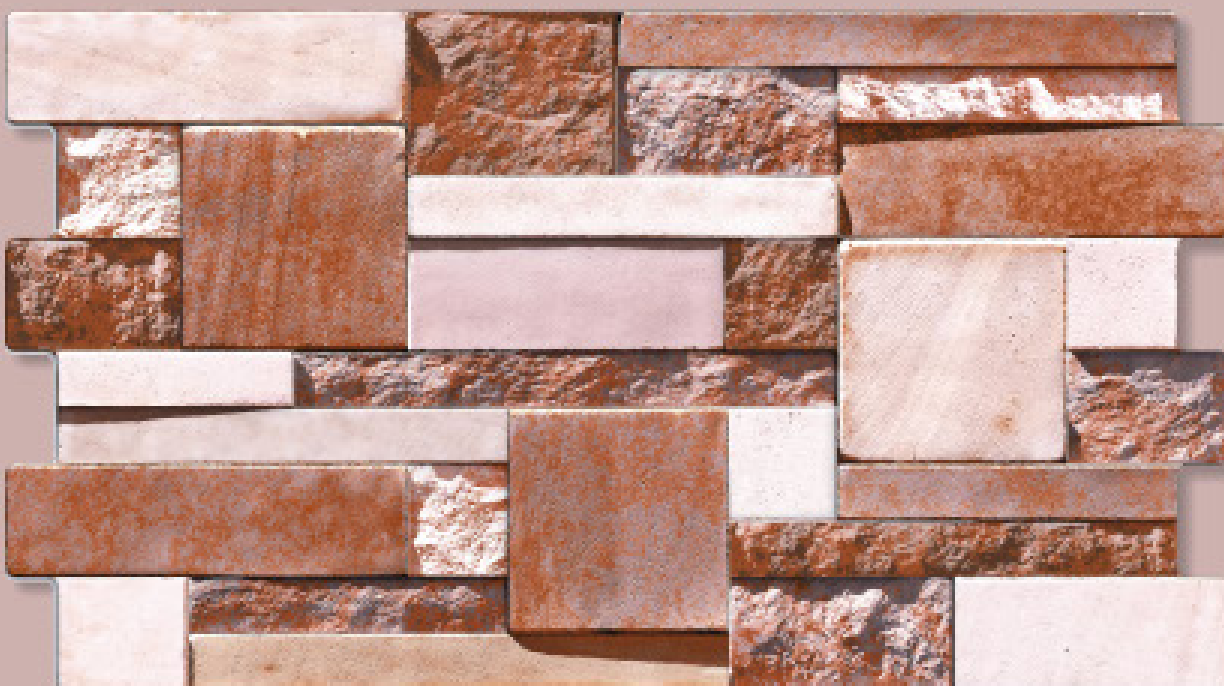

Amazone - 07

AMAZONE
COLLECTION - 2021

Random design

High Definition

Digital tech.

Wall Tiles