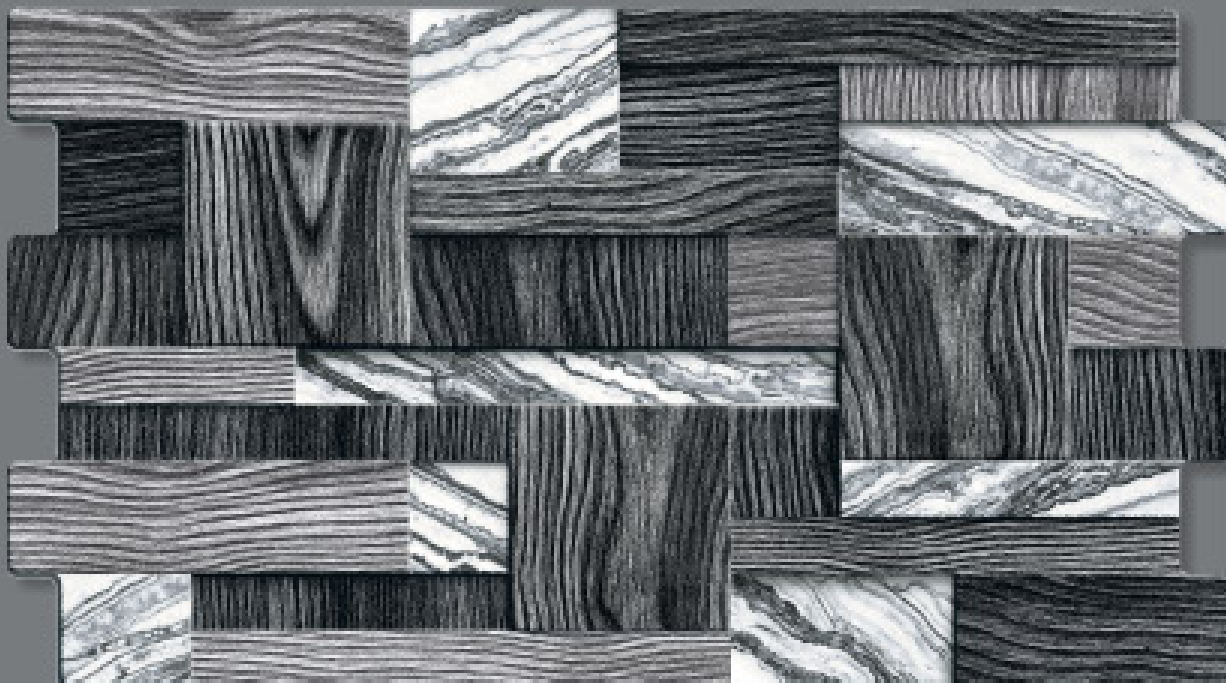

High Definition

Digital tech

Wall Tiles

Ultimate
beauty for your space!

NOVALAKE
CERAMICA

Amazone - 10

AMAZONE
COLLECTION - 2021

- 
 Random design
- 
 High Definition
- 
 Digital tech.
- 
 Wall Tiles